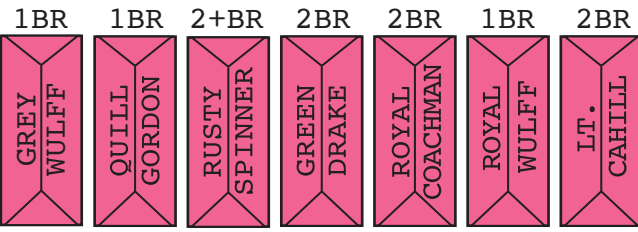

SEASONAL LOOP

DELUXE RENTAL CABINS