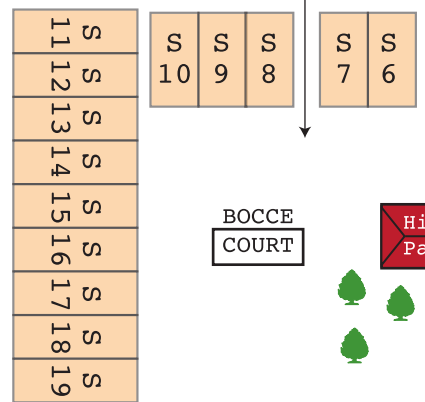

RIVER VIEW RVs

1-37 SEASONALS

PARKING

BASKETBALL COURT

DOG PARK

TENTS

HOSPITALITY SHED

ADVENTURE SHED

OFFICE

CHECK IN
PARK GENERAL STORE

PARK PATIO PAVILIONS

MINING SLUICE

TROUT TOWN FARMS
CATSKILL CONESTOGA WAGON OUTPOST

W V
Wooded River View

D
Dogwood Site

SG
Seasonal Grassy

\$275 / Per Weekend Night (Friday – Sunday) and Holidays 3 Night Minimum
\$225 / Per Weekday Night Rate (Monday through Thursday) Based on Availability
Weekly Rate = \$1,725

RV SITES

 Sewer hookup based on availability. Dump station always available.