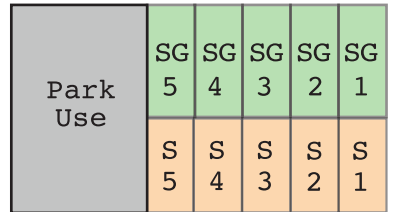

SEASONAL LOOP